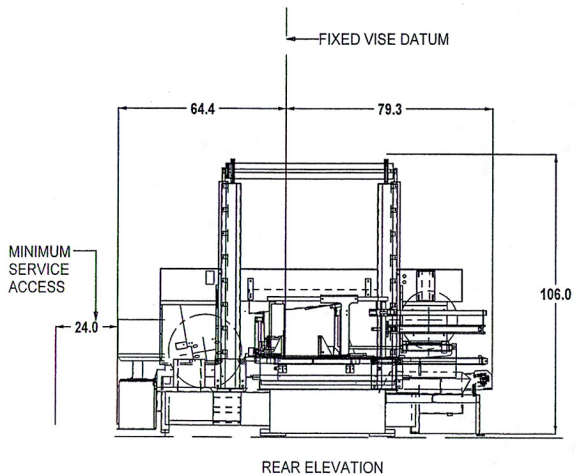

NOTE: HEM INC. WHOSE POLICY IS ONE OF CONTINUOUS IMPROVEMENTS, RESERVES THE RIGHT TO CHANGE SPECIFICATIONS, PRICE OR DESIGN AT ANY TIME WITHOUT NOTICE AND WITHOUT INCURRING OBLIGATIONS ALL DIMENSIONS +/- 1.00"

ALL DIMENSIONS ARE FOR REFERENCE ONLY. VERIFY ALL DIMENSIONS TO 'AS BUILT' CONFIGURATION.

HEM, INC.	
MID-AMERICA INDUSTRIAL DISTRICT	
P.O. BOX 1148 FRYOR, OK 74361	
H0014120	SHEET 1 OF 1
WF130HA-DC-C	
B-006516-504	