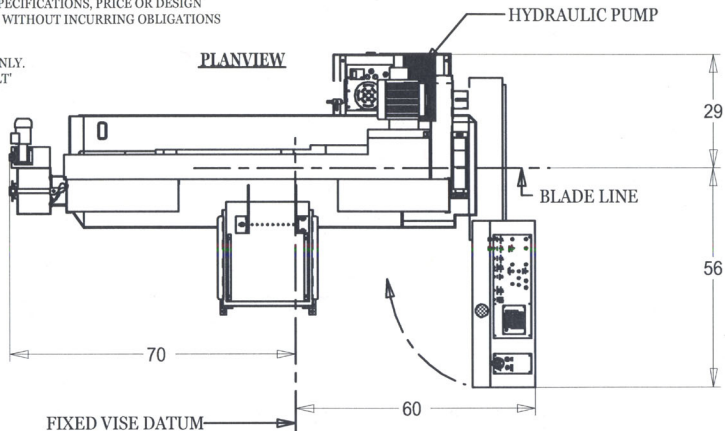

NOTE: HEM INC. WHOSE POLICY IS ONE OF CONTINUOUS IMPROVEMENTS,  
RESERVES THE RIGHT TO CHANGE SPECIFICATIONS, PRICE OR DESIGN  
AT ANY TIME WITHOUT NOTICE AND WITHOUT INCURRING OBLIGATIONS  
ALL DIMENSIONS +/- 1.00"

ALL DIMENSIONS ARE REFERENCE ONLY.  
VERIFY ALL DIMENSIONS TO 'AS BUILT'  
CONFIGURATION.

**SIDE ELEVATION**

<b>HEM, INC.</b>	
MID-AMERICA INDUSTRIAL DISTRICT	
P.O. BOX 1148 PRYOR, OK 74361	
H0014253	LAYOUT
H130-HM	
B-006516-522 B	