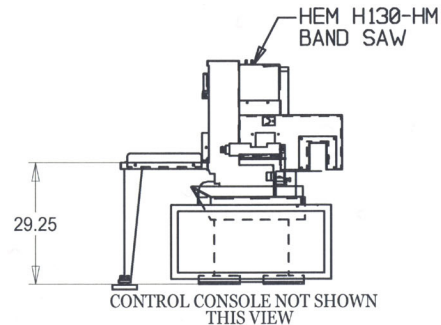

NOTE: HEM INC. WHOSE POLICY IS ONE OF CONTINUOUS IMPROVEMENTS,  
RESERVES THE RIGHT TO CHANGE SPECIFICATIONS, PRICE OR DESIGN  
AT ANY TIME WITHOUT NOTICE AND WITHOUT INCURRING OBLIGATIONS  
ALL DIMENSIONS +/- 1.00"

ALL DIMENSIONS ARE REFERENCE ONLY.  
VERIFY ALL DIMENSIONS TO 'AS BUILT'  
CONFIGURATION.

**SIDE ELEVATION**

<b>HEM, INC.</b>	
MID-AMERICA INDUSTRIAL DISTRICT	
P.O. BOX 1148 PRYOR, OK 74361	
H0014253	LAYOUT
H130-HM	
B-006516-522 B	