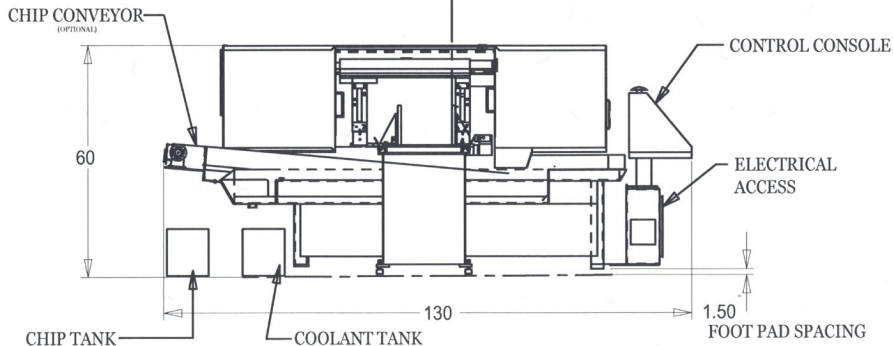

NOTE: HEM INC. WHOSE POLICY IS ONE OF CONTINUOUS IMPROVEMENTS,  
RESERVES THE RIGHT TO CHANGE SPECIFICATIONS, PRICE OR DESIGN  
AT ANY TIME WITHOUT NOTICE AND WITHOUT INCURRING OBLIGATIONS  
ALL DIMENSIONS +/- 1.00"

ALL DIMENSIONS ARE REFERENCE ONLY.  
VERIFY ALL DIMENSIONS TO 'AS BUILT'  
CONFIGURATION.

**SIDE ELEVATION**

<b>HEM, INC.</b>	
MID-AMERICA INDUSTRIAL DISTRICT	
P.O. BOX 1148 PRYOR, OK 74361	
H0014253	LAYOUT
H130-HM	
B-006516-522 B	