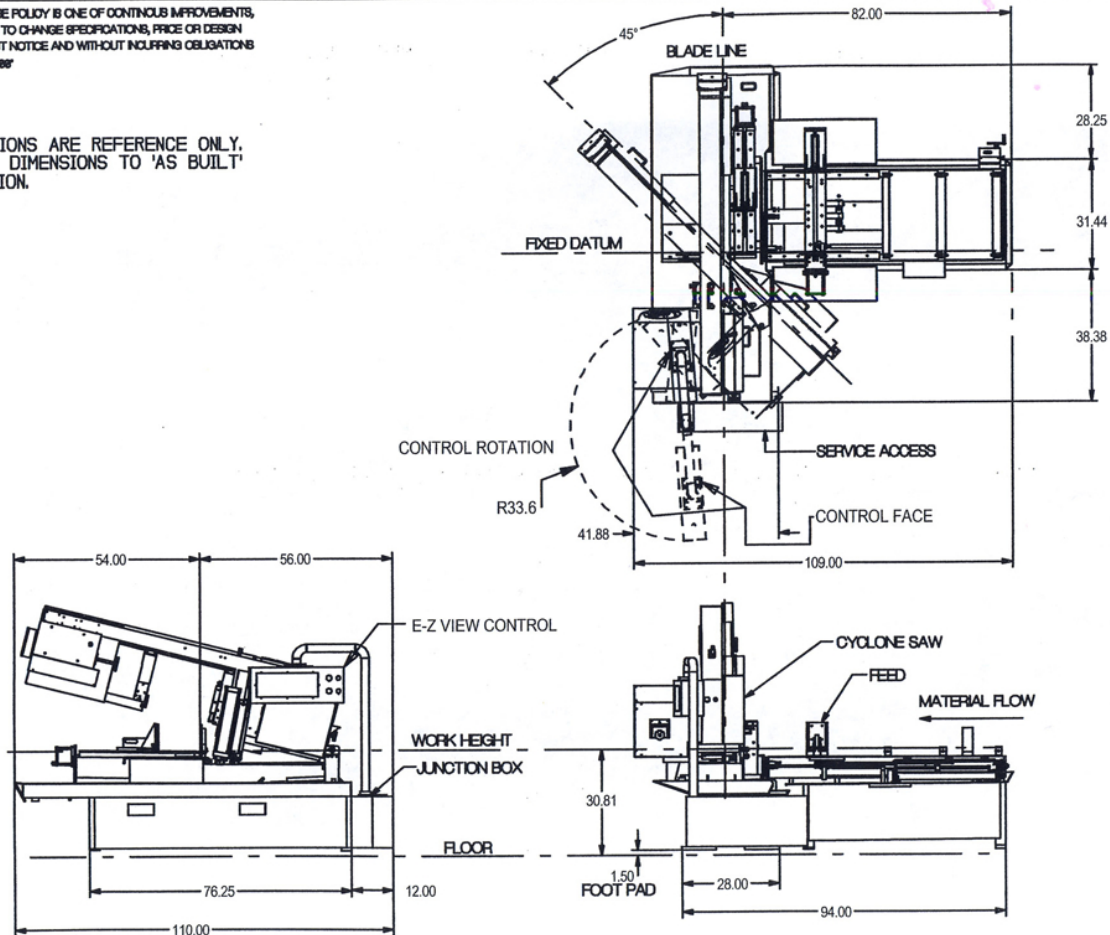

NOTE: HEM INC. WHOSE POLICY IS ONE OF CONTINUOUS IMPROVEMENTS, RESERVES THE RIGHT TO CHANGE SPECIFICATIONS, PRICE OR DESIGN AT ANY TIME WITHOUT NOTICE AND WITHOUT INCURRING OBLIGATIONS ALL DIMENSIONS +/- .188"

ALL DIMENSIONS ARE REFERENCE ONLY. VERIFY ALL DIMENSIONS TO 'AS BUILT' CONFIGURATION.

<b>HEM INC.</b>	
MID-AMERICA INDUSTRIAL DISTRICT	
P.O. BOX 1148 PRYOR, OK 74381	
DATE 10/02	H2013235
CYCLONE LAYOUT	
B-006516-399	