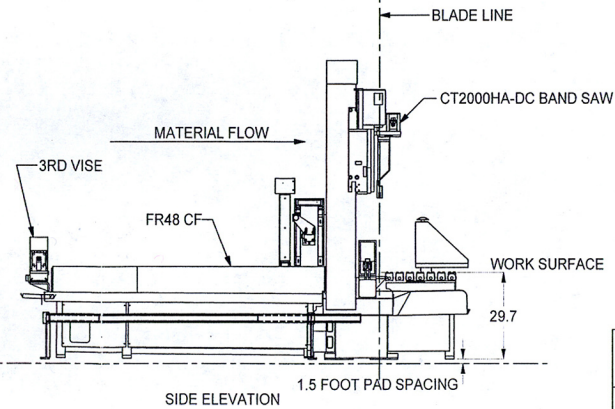

ALL DIMENSIONS ARE FOR REFERENCE ONLY. VERIFY ALL DIMENSIONS TO 'AS BUILT' CONFIGURATION.

HEM, INC.	
MID-AMERICA INDUSTRIAL DISTRICT	
P.O. BOX 1148 PRYOR, OK 74361	
H0014117	SHEET 1 OF 1
CT2000HA-DC-C	