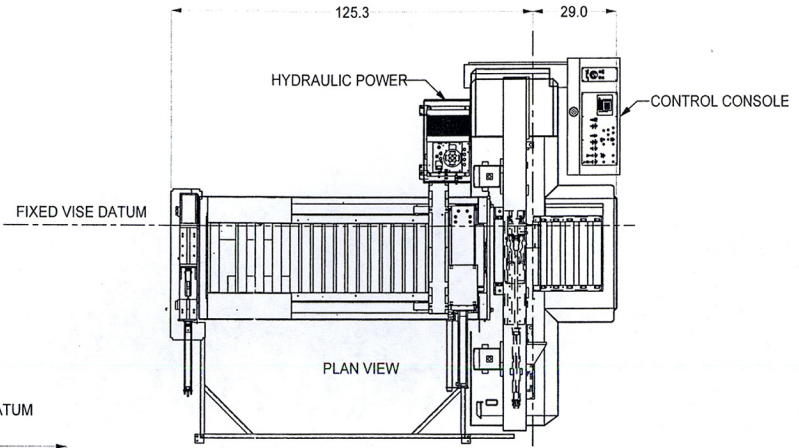

ALL DIMENSIONS ARE FOR REFERENCE ONLY. VERIFY ALL DIMENSIONS TO 'AS BUILT' CONFIGURATION.

HEM, INC.	
MID-AMERICA INDUSTRIAL DISTRICT	
P.O. BOX 1148 PRYOR, OK 74361	
H0014117	SHEET 1 OF 1
CT2000HA-DC-C	