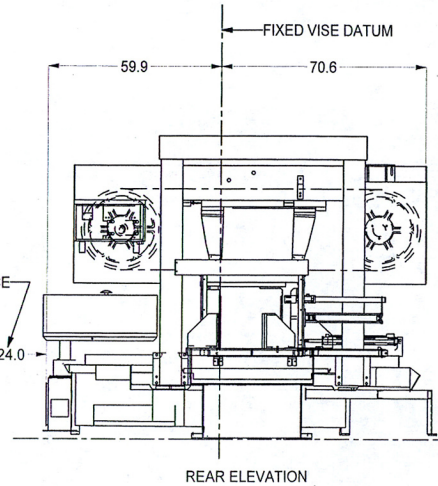

NOTE: HEM INC. WHOSE POLICY IS ONE OF CONTINUOUS IMPROVEMENTS, RESERVES THE RIGHT TO CHANGE SPECIFICATIONS, PRICE OR DESIGN AT ANY TIME WITHOUT NOTICE AND WITHOUT INCURRING OBLIGATIONS ALL DIMENSIONS +/- .100"

ALL DIMENSIONS ARE FOR REFERENCE ONLY. VERIFY ALL DIMENSIONS TO 'AS BUILT' CONFIGURATION.

HEM, INC.	
MID-AMERICA INDUSTRIAL DISTRICT	
P.O. BOX 1148 PRYOR, OK 74361	
H0014117	SHEET 1 OF 1
CT2000HA-DC-C	